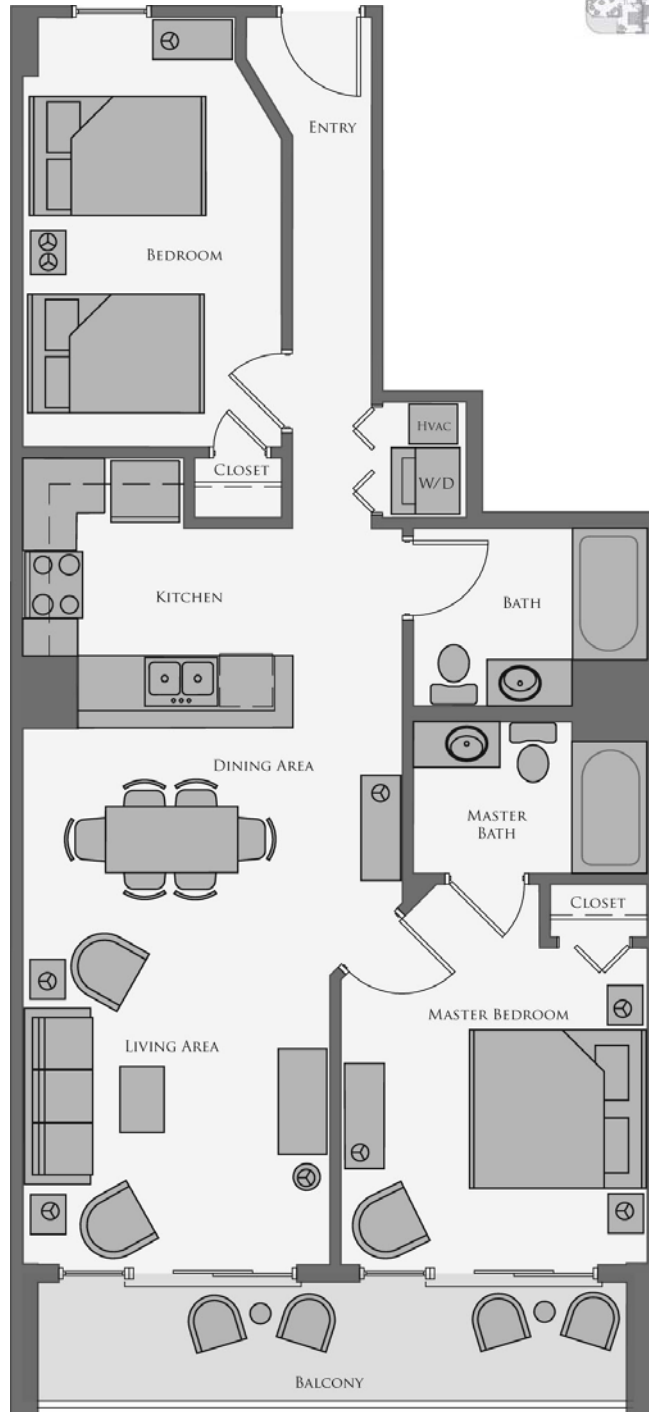

THE CARIBBEAN RESORT

UNIT B

2 BEDROOM  
OCEANFRONT  
1006 SQUARE FEET

MYRTLE BEACH, SOUTH CAROLINA

All renderings, maps, landscaping, elevations, and plans are artist's conceptions. They are not to scale and are not guaranteed. The developer/builder reserves the right in its sole discretion to make changes or modifications to maps, plans, specifications, materials, features and colors without notice.

# UNIT C

3 BEDROOM  
OCEANFRONT  
1160 SQUARE FEET

MYRTLE BEACH, SOUTH CAROLINA

All renderings, maps, landscaping, elevations, and plans are artist's conceptions. They are not to scale and are not guaranteed. The developer/builder reserves the right in its sole discretion to make changes or modifications to maps, plans, specifications, materials, features and colors without notice.

THE CARIBBEAN RESORT

UNIT D

2 BEDROOM  
OCEANFRONT  
975 SQUARE FEET

MYRTLE BEACH, SOUTH CAROLINA

All renderings, maps, landscaping, elevations, and plans are artist's conceptions. They are not to scale and are not guaranteed. The developer/builder reserves the right in its sole discretion to make changes or modifications to maps, plans, specifications, materials, features and colors without notice.