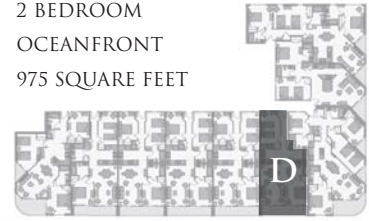

# UNIT C

3 BEDROOM  
OCEANFRONT  
1160 SQUARE FEET

MYRTLE BEACH, SOUTH CAROLINA

All renderings, maps, landscaping, elevations, and plans are artist's conceptions. They are not to scale and are not guaranteed. The developer/builder reserves the right in its sole discretion to make changes or modifications to maps, plans, specifications, materials, features and colors without notice.

THE CARIBBEAN RESORT

UNIT D

2 BEDROOM  
OCEANFRONT  
975 SQUARE FEET

MYRTLE BEACH, SOUTH CAROLINA

All renderings, maps, landscaping, elevations, and plans are artist's conceptions. They are not to scale and are not guaranteed. The developer/builder reserves the right in its sole discretion to make changes or modifications to maps, plans, specifications, materials, features and colors without notice.