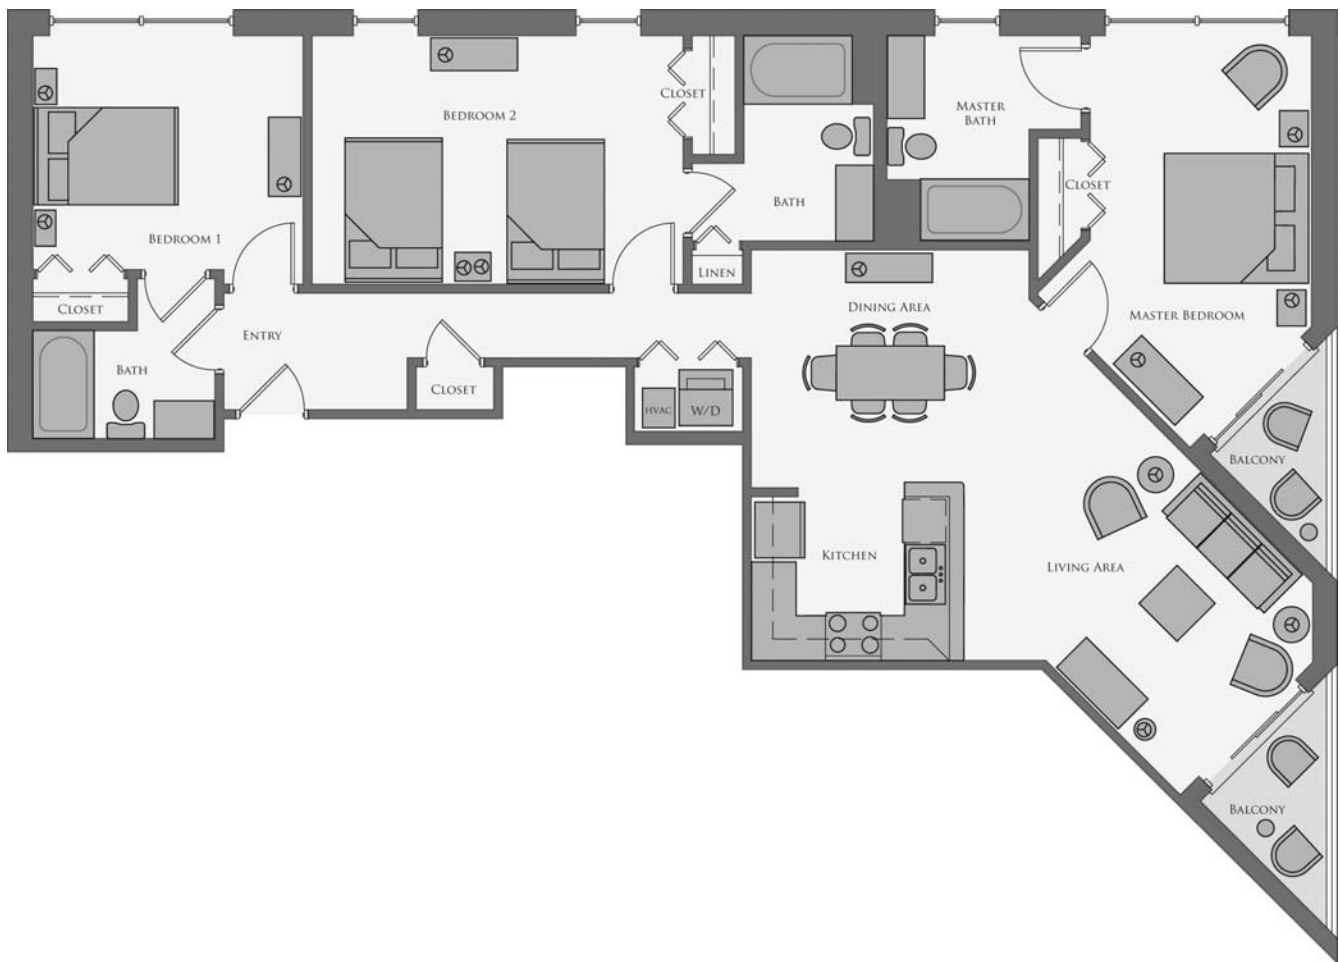

THE CARIBBEAN RESORT

UNIT F

2 BEDROOM  
OCEANVIEW  
1076 SQUARE FEET

MYRTLE BEACH, SOUTH CAROLINA

All renderings, maps, landscaping, elevations, and plans are artist's conceptions. They are not to scale and are not guaranteed. The developer/builder reserves the right in its sole discretion to make changes or modifications to maps, plans, specifications, materials, features and colors without notice.

THE CARIBBEAN RESORT

UNIT G

3 BEDROOM  
OCEANVIEW  
1487 SQUARE FEET

MYRTLE BEACH, SOUTH CAROLINA

All renderings, maps, landscaping, elevations, and plans are artist's conceptions. They are not to scale and are not guaranteed. The developer/builder reserves the right in its sole discretion to make changes or modifications to maps, plans, specifications, materials, features and colors without notice.