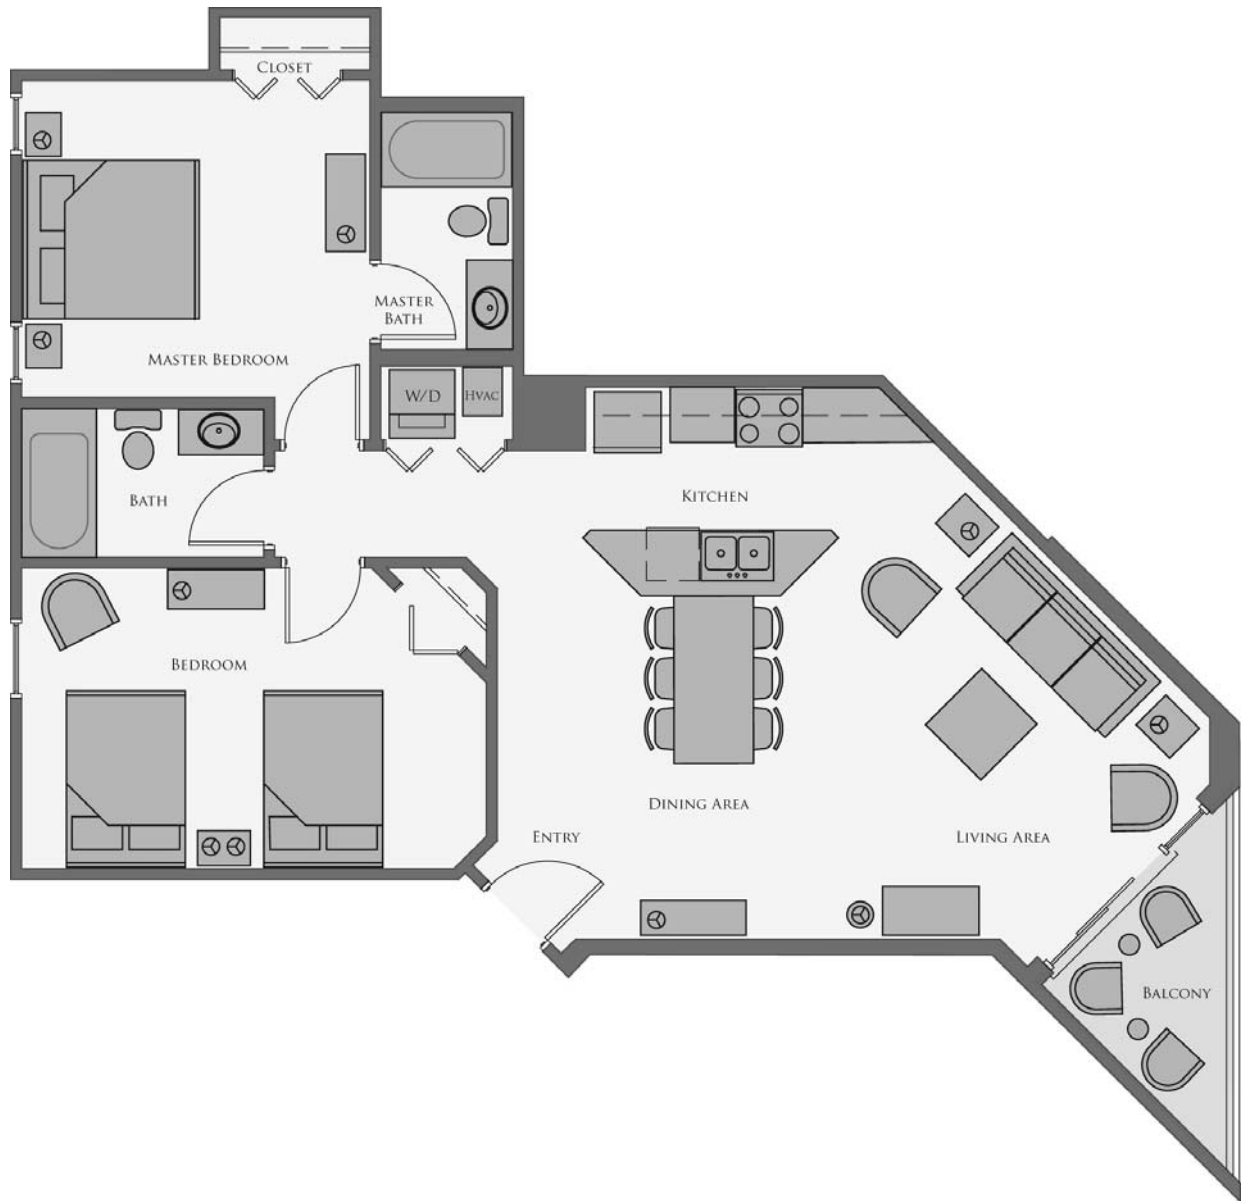

# UNIT E

4 BEDROOM  
OCEANFRONT  
1566 SQUARE FEET

MYRTLE BEACH, SOUTH CAROLINA

All renderings, maps, landscaping, elevations, and plans are artist's conceptions. They are not to scale and are not guaranteed. The developer/builder reserves the right in its sole discretion to make changes or modifications to maps, plans, specifications, materials, features and colors without notice.

THE CARIBBEAN RESORT

UNIT F

2 BEDROOM  
OCEANVIEW  
1076 SQUARE FEET

MYRTLE BEACH, SOUTH CAROLINA

All renderings, maps, landscaping, elevations, and plans are artist's conceptions. They are not to scale and are not guaranteed. The developer/builder reserves the right in its sole discretion to make changes or modifications to maps, plans, specifications, materials, features and colors without notice.