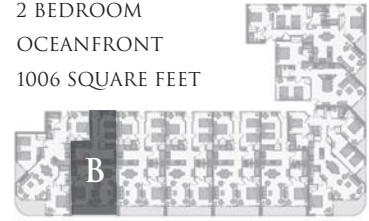

# UNIT A

3 BEDROOM  
OCEANFRONT  
1337 SQUARE FEET

MYRTLE BEACH, SOUTH CAROLINA

All renderings, maps, landscaping, elevations, and plans are artist's conceptions. They are not to scale and are not guaranteed. The developer/builder reserves the right in its sole discretion to make changes or modifications to maps, plans, specifications, materials, features and colors without notice.

THE CARIBBEAN RESORT

UNIT B

2 BEDROOM  
OCEANFRONT  
1006 SQUARE FEET

MYRTLE BEACH, SOUTH CAROLINA

All renderings, maps, landscaping, elevations, and plans are artist's conceptions. They are not to scale and are not guaranteed. The developer/builder reserves the right in its sole discretion to make changes or modifications to maps, plans, specifications, materials, features and colors without notice.