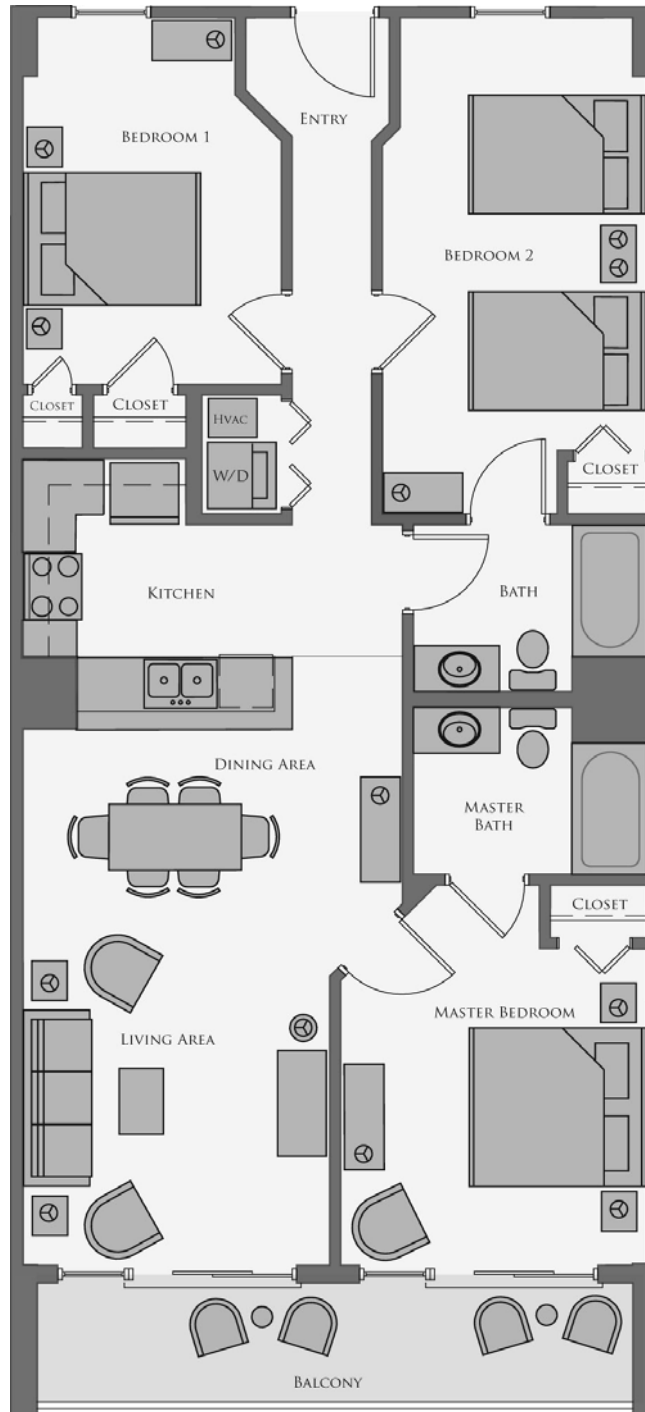

THE CARIBBEAN RESORT

UNIT C

3 BEDROOM
OCEANFRONT
1160 SQUARE FEET

MYRTLE BEACH, SOUTH CAROLINA

All renderings, maps, landscaping, elevations, and plans are artist's conceptions. They are not to scale and are not guaranteed. The developer/builder reserves the right in its sole discretion to make changes or modifications to maps, plans, specifications, materials, features and colors without notice.