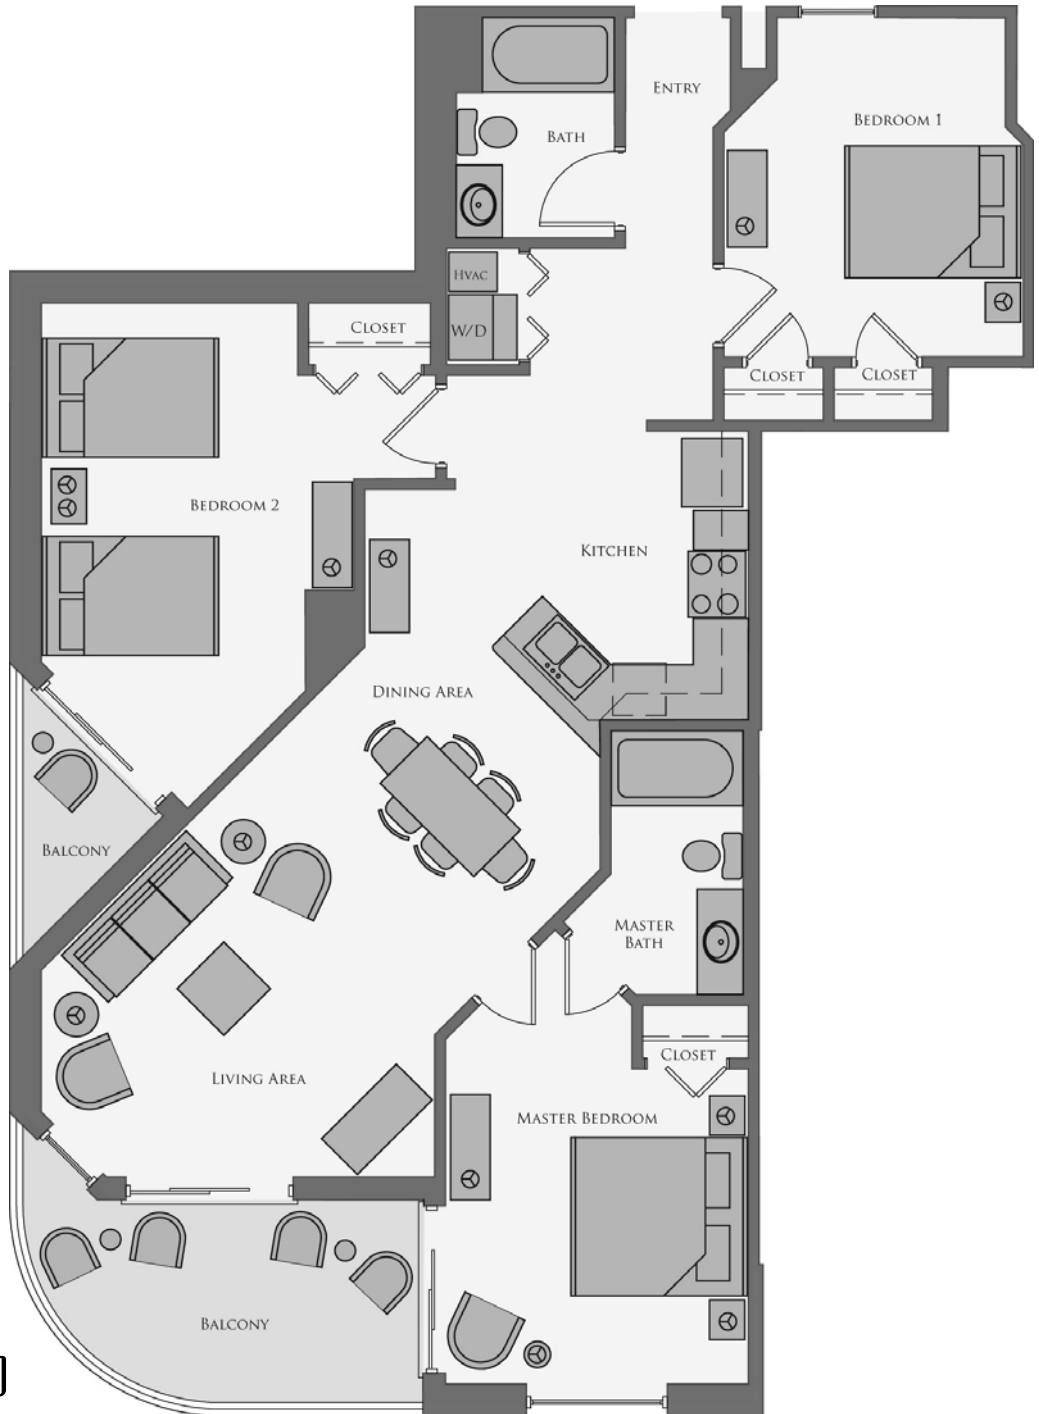

# UNIT A

3 BEDROOM  
OCEANFRONT  
1337 SQUARE FEET

MYRTLE BEACH, SOUTH CAROLINA

All renderings, maps, landscaping, elevations, and plans are artist's conceptions. They are not to scale and are not guaranteed. The developer/builder reserves the right in its sole discretion to make changes or modifications to maps, plans, specifications, materials, features and colors without notice.

THE CARIBBEAN RESORT

UNIT B

2 BEDROOM  
OCEANFRONT  
1006 SQUARE FEET

MYRTLE BEACH, SOUTH CAROLINA

All renderings, maps, landscaping, elevations, and plans are artist's conceptions. They are not to scale and are not guaranteed. The developer/builder reserves the right in its sole discretion to make changes or modifications to maps, plans, specifications, materials, features and colors without notice.