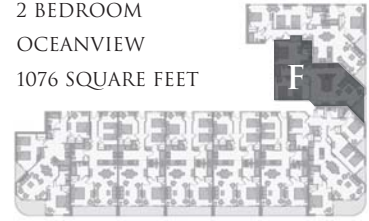

# UNIT E

4 BEDROOM  
OCEANFRONT  
1566 SQUARE FEET

MYRTLE BEACH, SOUTH CAROLINA

All renderings, maps, landscaping, elevations, and plans are artist's conceptions. They are not to scale and are not guaranteed. The developer/builder reserves the right in its sole discretion to make changes or modifications to maps, plans, specifications, materials, features and colors without notice.

THE CARIBBEAN RESORT

UNIT F

2 BEDROOM  
OCEANVIEW  
1076 SQUARE FEET

MYRTLE BEACH, SOUTH CAROLINA

All renderings, maps, landscaping, elevations, and plans are artist's conceptions. They are not to scale and are not guaranteed. The developer/builder reserves the right in its sole discretion to make changes or modifications to maps, plans, specifications, materials, features and colors without notice.