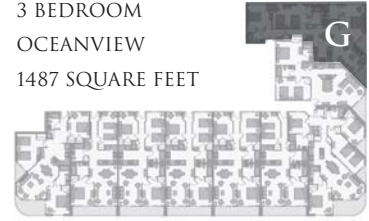

THE CARIBBEAN RESORT

UNIT F

2 BEDROOM  
OCEANVIEW  
1076 SQUARE FEET

MYRTLE BEACH, SOUTH CAROLINA

All renderings, maps, landscaping, elevations, and plans are artist's conceptions. They are not to scale and are not guaranteed. The developer/builder reserves the right in its sole discretion to make changes or modifications to maps, plans, specifications, materials, features and colors without notice.

THE CARIBBEAN RESORT

UNIT G

3 BEDROOM  
OCEANVIEW  
1487 SQUARE FEET

MYRTLE BEACH, SOUTH CAROLINA

All renderings, maps, landscaping, elevations, and plans are artist's conceptions. They are not to scale and are not guaranteed. The developer/builder reserves the right in its sole discretion to make changes or modifications to maps, plans, specifications, materials, features and colors without notice.