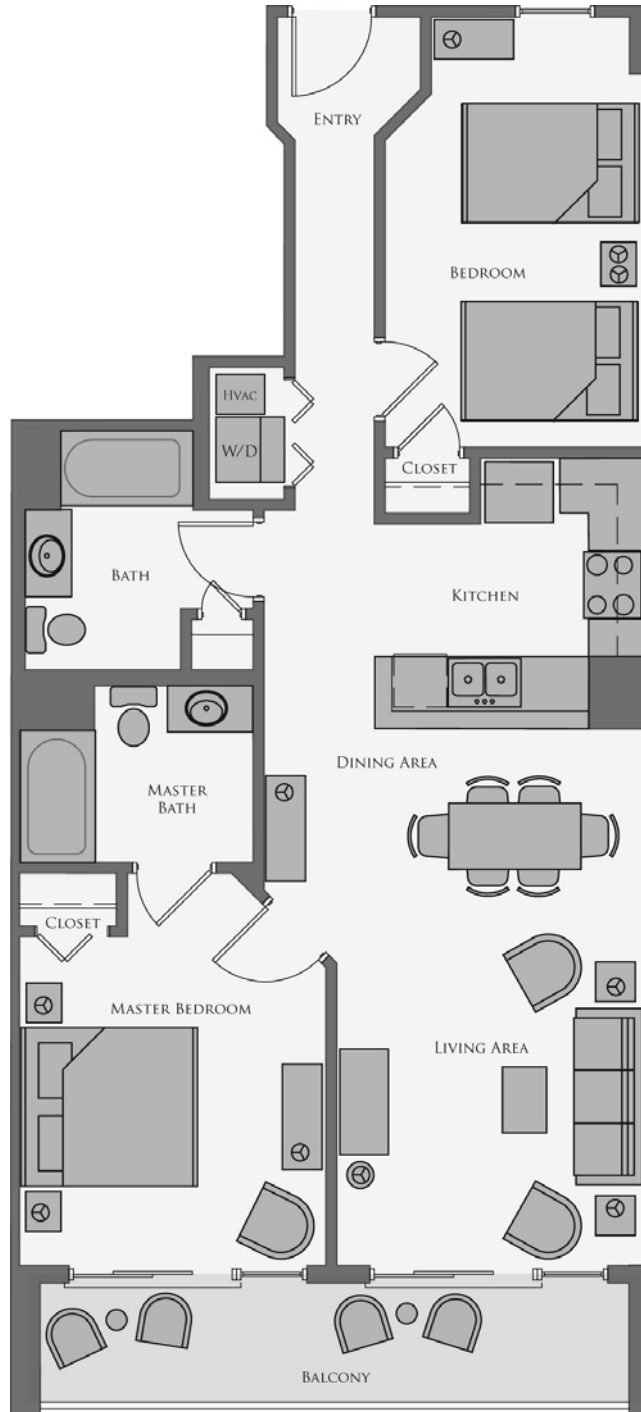

# UNIT A

3 BEDROOM  
OCEANFRONT  
1337 SQUARE FEET

MYRTLE BEACH, SOUTH CAROLINA

All renderings, maps, landscaping, elevations, and plans are artist's conceptions. They are not to scale and are not guaranteed. The developer/builder reserves the right in its sole discretion to make changes or modifications to maps, plans, specifications, materials, features and colors without notice.

THE CARIBBEAN RESORT

UNIT B

2 BEDROOM  
OCEANFRONT  
1006 SQUARE FEET

MYRTLE BEACH, SOUTH CAROLINA

All renderings, maps, landscaping, elevations, and plans are artist's conceptions. They are not to scale and are not guaranteed. The developer/builder reserves the right in its sole discretion to make changes or modifications to maps, plans, specifications, materials, features and colors without notice.