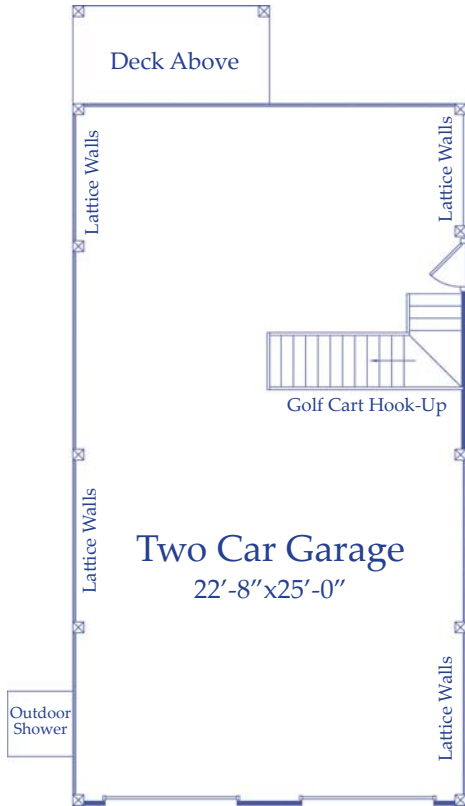

Bill Clark Homes

more than

30 YEARS

Building the
Tradition

The Shellfish Key

1,802 Sq. Ft.

Elevation A

Continuous improvements of our plans and community specifications may result in changes without notice. Any dimensional data shown is approximate. Artwork is for illustrative purposes only. Actual construction details may vary. This plan is property of Bill Clark Homes. Duplication of this plan is prohibited.

Little Palm Key

The Shellfish Key

First Floor

Second Floor

Third Floor

Opt. Bedroom 4

Opt. Mudroom
Location on 1st Floor

Opt. Elevator
Location on 3rd Floor