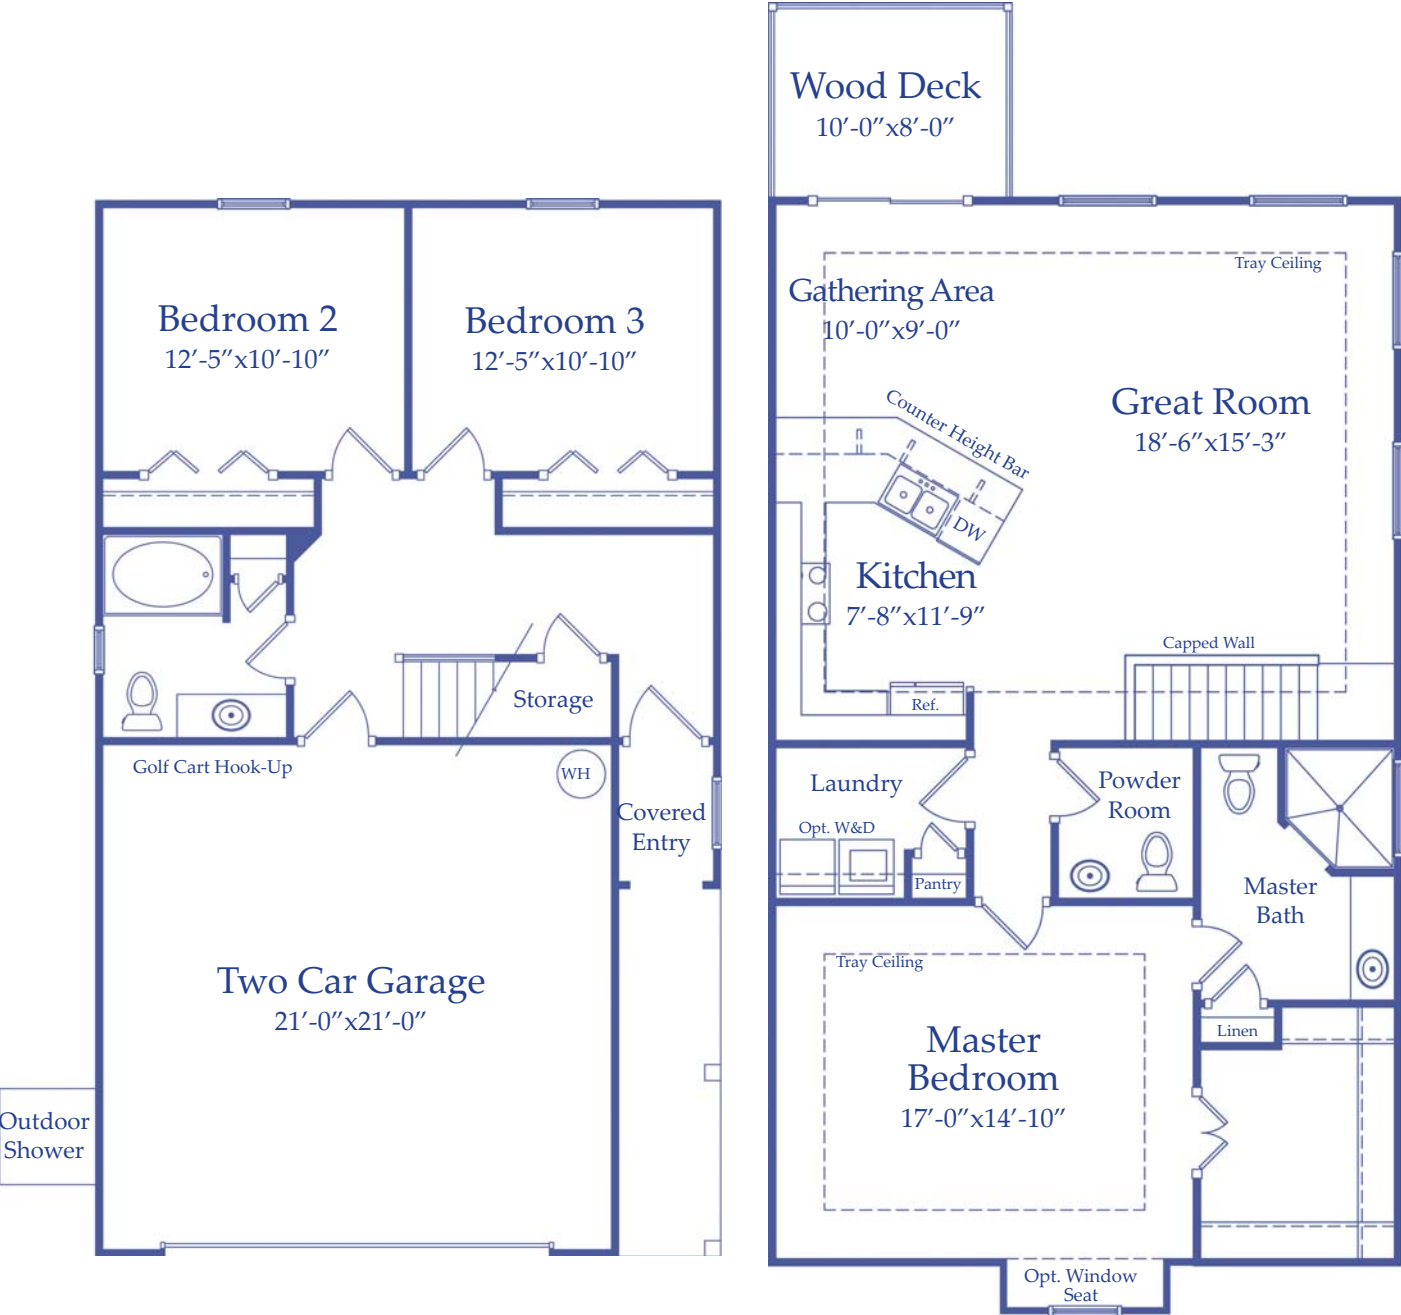

The Pelican Key

Bill Clark Homes
Building the Tradition

www.BillClarkHomes.com