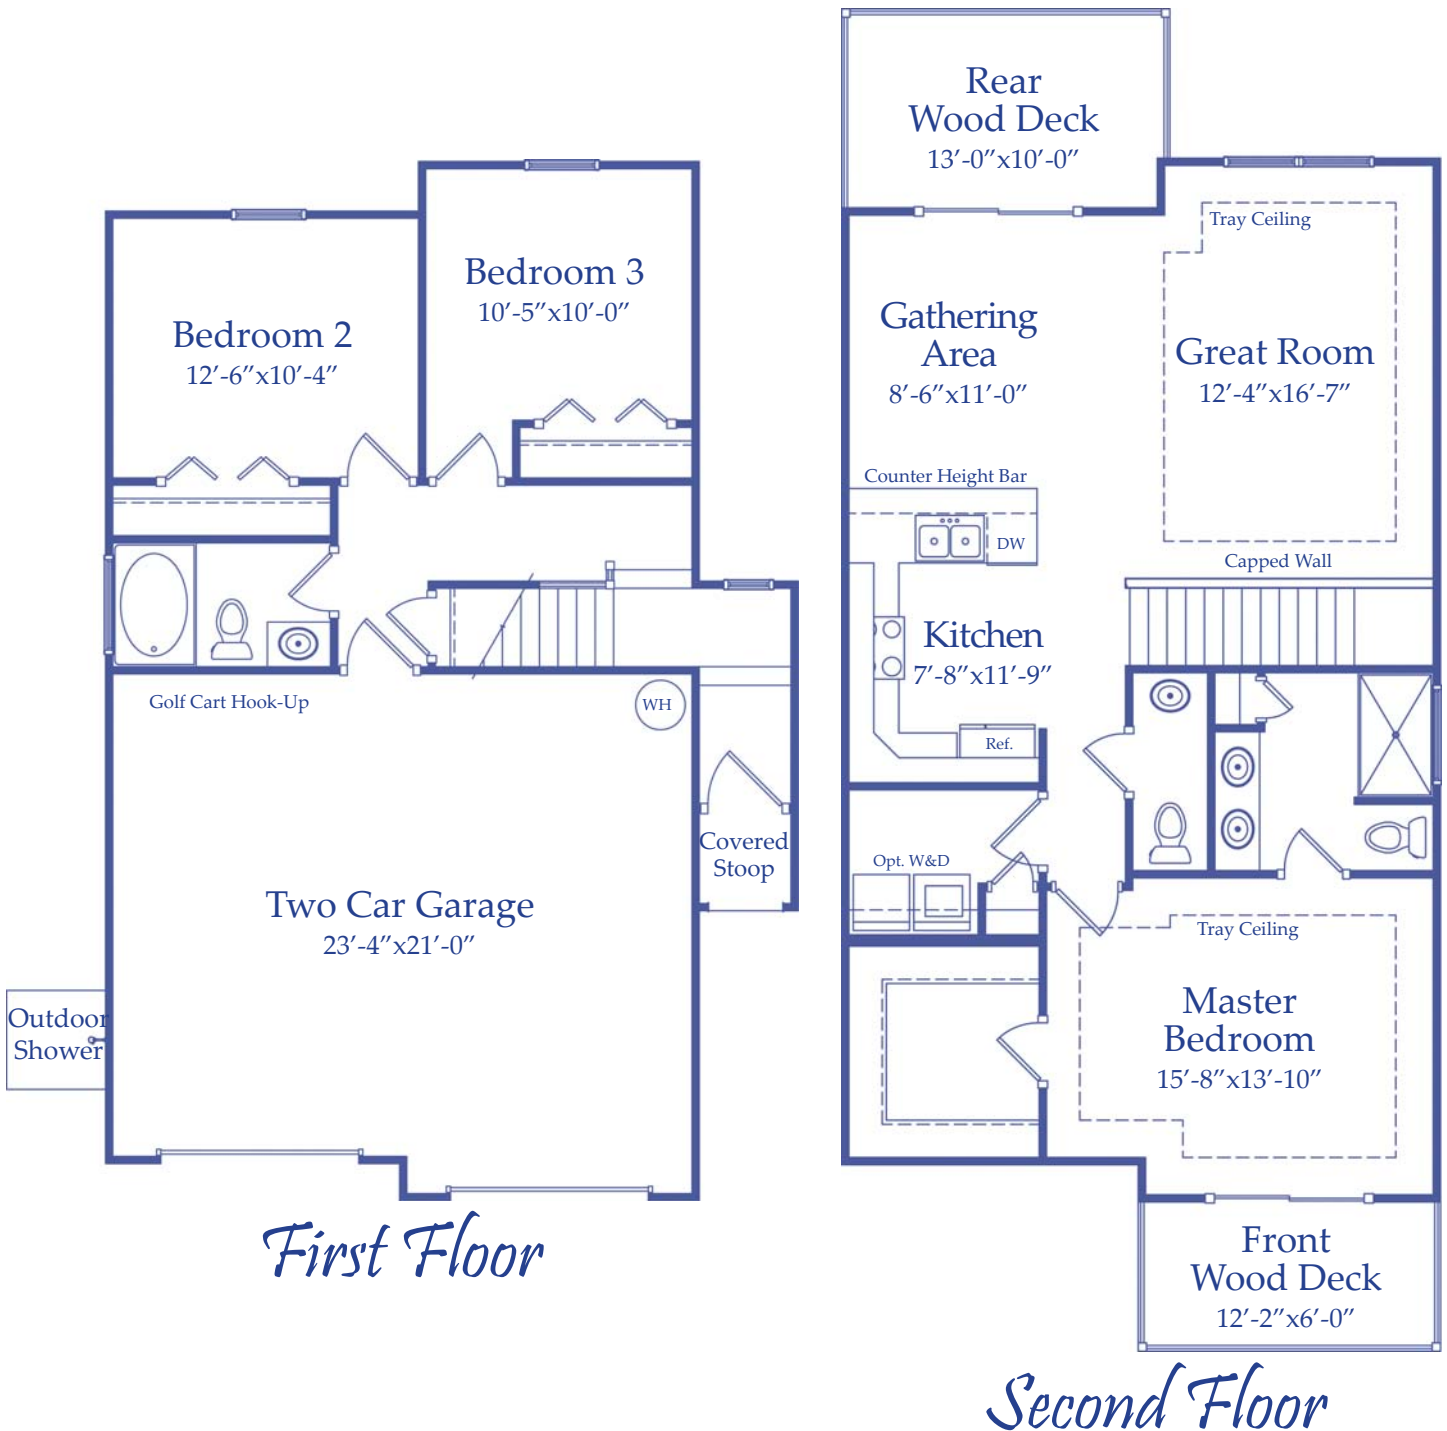

Bill Clark Homes

more than

30 YEARS

Building the
Tradition

The Key Largo 1,475 Sq. Ft.

Elevation A

Continuous improvements of our plans and community specifications may result in changes without notice. Any dimensional data shown is approximate. Artwork is for illustrative purposes only. Actual construction details may vary. This plan is property of Bill Clark Homes. Duplication of this plan is prohibited.

Little Palm Key

The Key Largo

Bill Clark Homes
Building the Tradition

www.BillClarkHomes.com

11/14/13